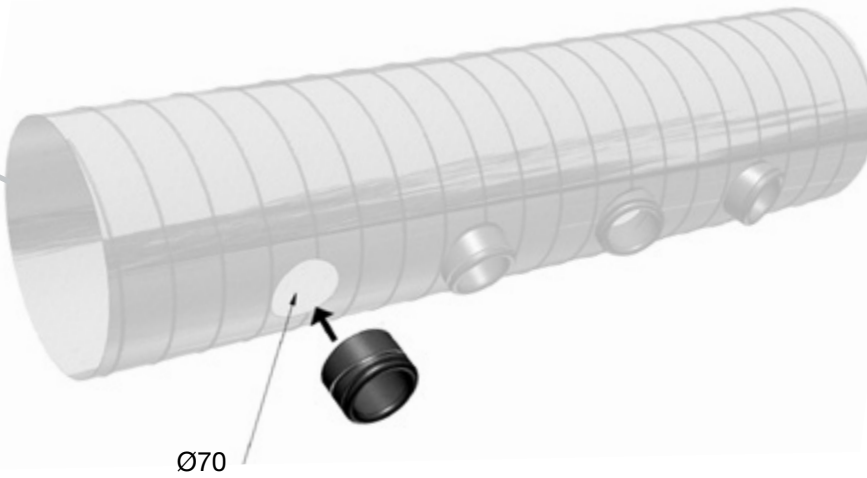

Mounting

GD

1. - GD

$\varnothing \geq 250$ mm